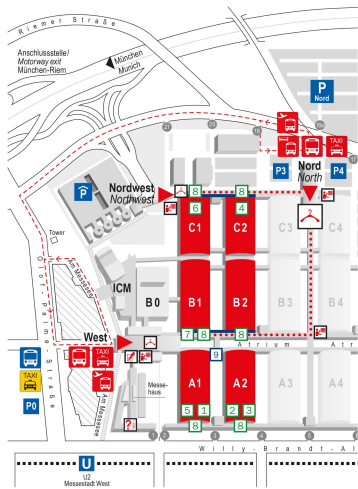

- P** Parkplatz
Parking area
- U** U-Bahn
Subway
- Linienbus**
Public Bus
- Taxistand ohne Vorbestellung**
Taxi rank for general cabs without pre-ordering
- per App bestellte Taxen**
Taxis ordered using an app
- Flughafen-Shuttle**
Airport Shuttle
- Hotel-Shuttle**
Hotel Shuttle
- Pendelbus zwischen den Eingängen**
Shuttle between the entrances
- Pendelbus Route**
Shuttle route
- Eingänge**
Entrances
- ExpressWay**
- Garderobe**
Wardrobe
- Fundbüro**
Lost & Found
- Presszentrum**
Press Center
- Geldautomat**
ATM/Cash Machine
- Konferenzprogramm**
Conference program
- 1** DISCUSSION & NETWORKING FORUM
- 2** PLANNING & PARTNERSHIPS FORUM
- 3** EXPO REAL FORUM
- 4** GRAND PLAZA
- 5** REAL ESTATE INNOVATION NETWORK
- 6** INTELLIGENT URBANIZATION FORUM
- 7** INVESTMENT & LOCATIONS FORUM
(1. OG/1st floor)
- 8** Konferenzräume
Conference Rooms
- Meetingmöglichkeiten**
Meeting opportunities
- 9** Meeting Center
(1. OG/1st floor)

Jetzt Ihr Taxi vorbestellen
Pre-order your taxi now

How to get to EXPO REAL

→ Getting there

You will find the venue map for download here:

↘ EXPO REAL fairgrounds map 2018 (458 kB PDF-document)